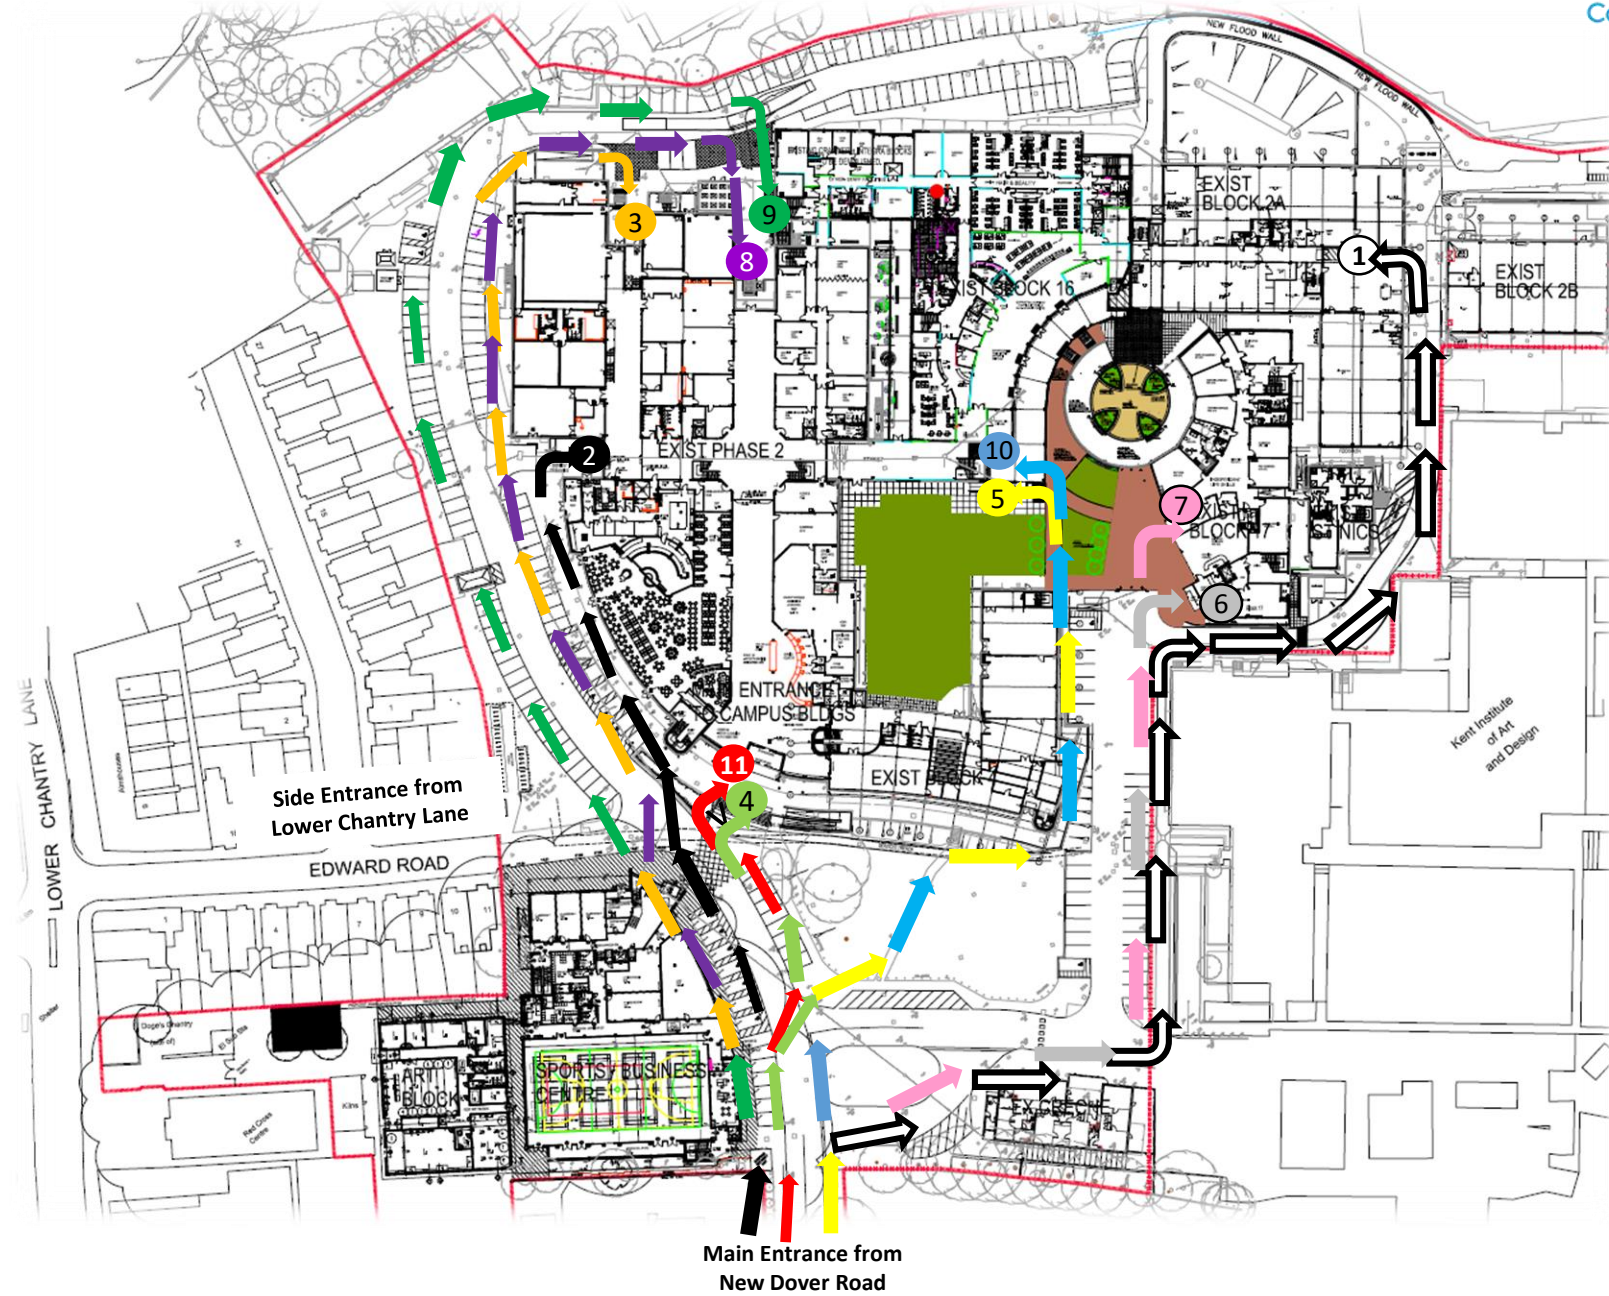

# 2020/21 Term Time Entry Points to College

Side Entrance from Lower Chantry Lane

Main Entrance from New Dover Road