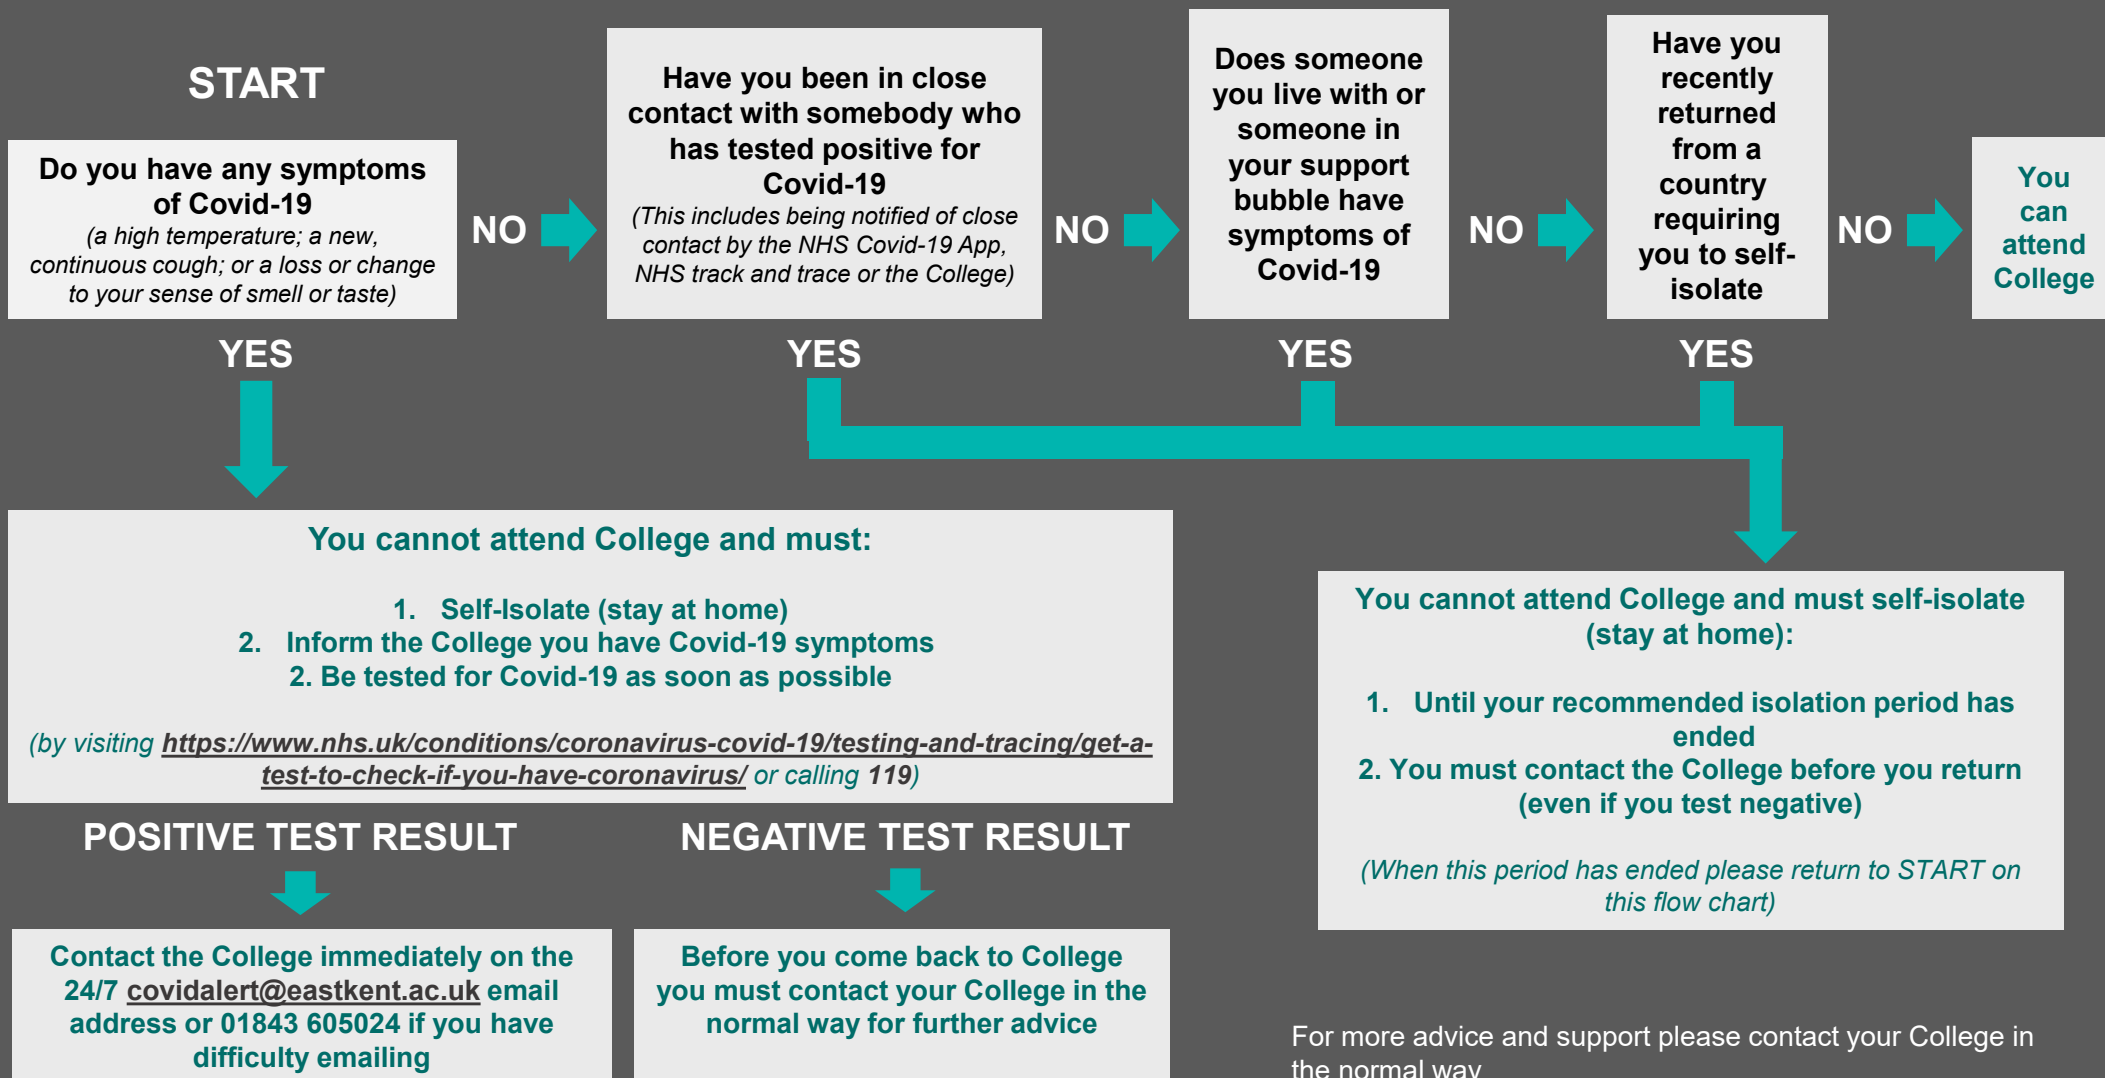

COVID-19 GUIDANCE FOR STUDENTS

Thank you for taking the time to read this guidance.

All EKC Group students should follow the steps outlined below in the case of potential Covid-19 infection. This guidance acts as advice to support you with the steps to follow if you have symptoms or if you have come into contact with somebody with symptoms.

For more advice and support please contact your College in the normal way